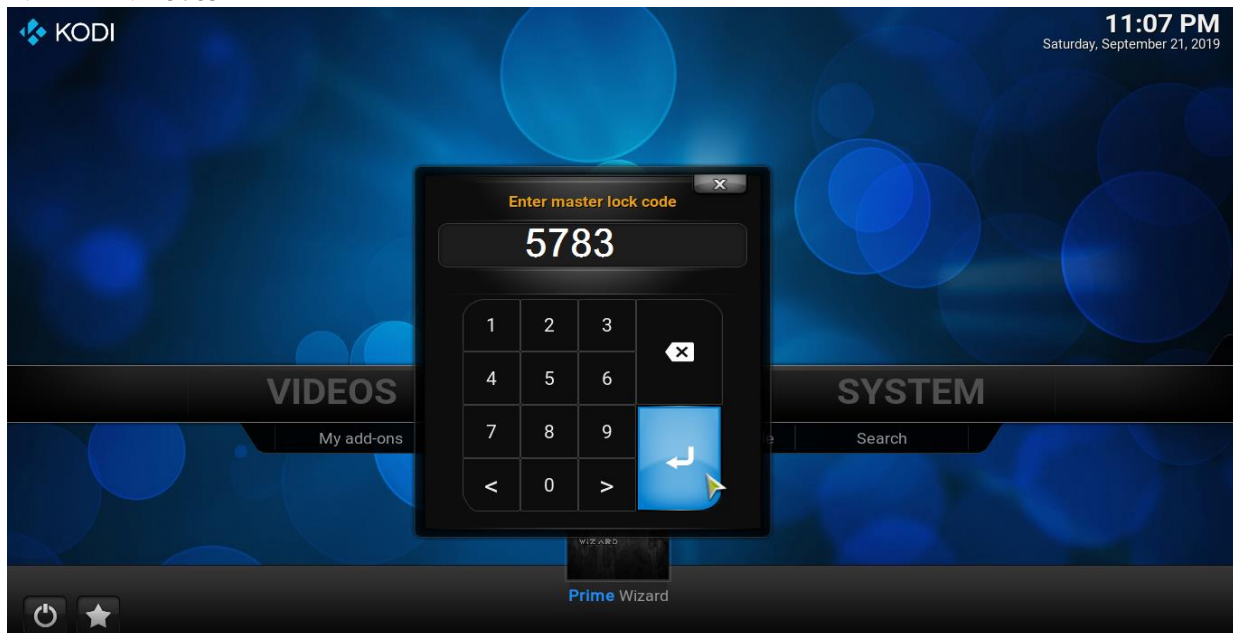

OPEN KODI > GO TO PROGRAMS > OPEN PRIME WIZARD

ENTER PIN = 5783

Programs - Prime Wizard 11:03 PM

Prime Wizard [v0.2.0]  
Current Build: None

=====

- (PRIME) Builds*
- (PRIME) Maintenance*
- (PRIME) Save Data*
- (PRIME) Contact*