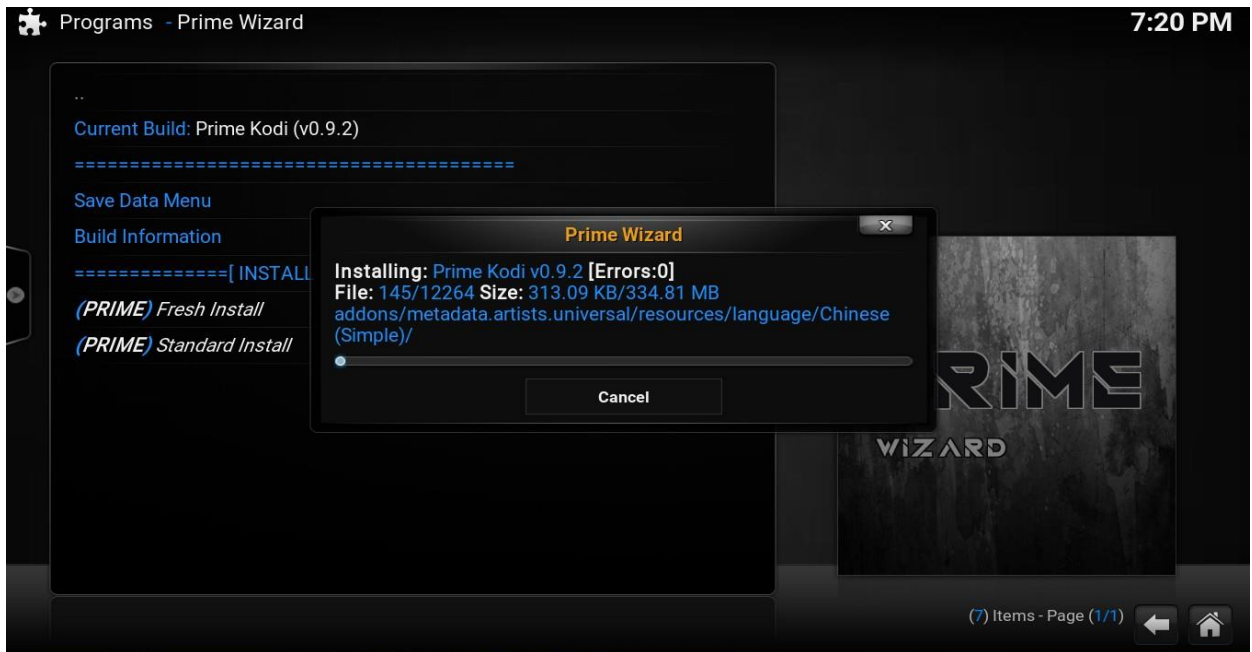

Current Build: Prime Kodi (v0.9.2)

=====

Save Data Menu

Build Information

===== [ INSTALL ] =====

- (PRIME) Fresh Install*
- (PRIME) Standard Install*

PRIME  
WIZARD

(7) Items - Page (1/1)  