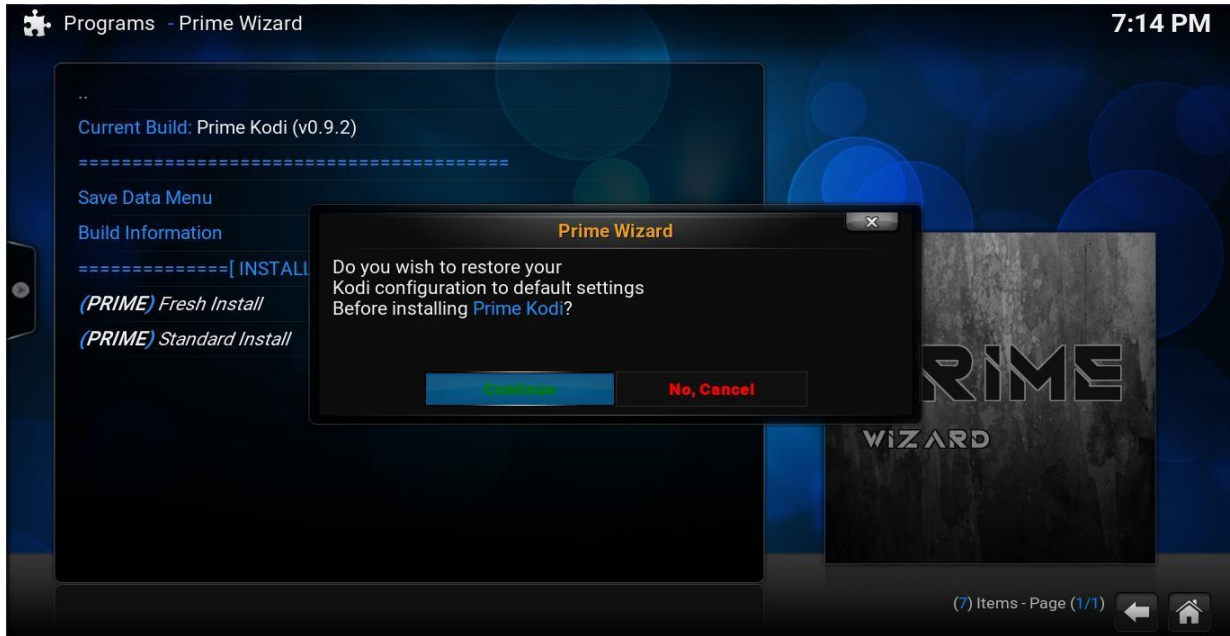

Current Build: Prime Kodi (v0.9.2)

=====

Save Data Menu

Build Information

===== [ INSTALL ] =====

- (PRIME) Fresh Install*
- (PRIME) Standard Install*

PRIME  
WIZARD

(7) Items - Page (1/1)  